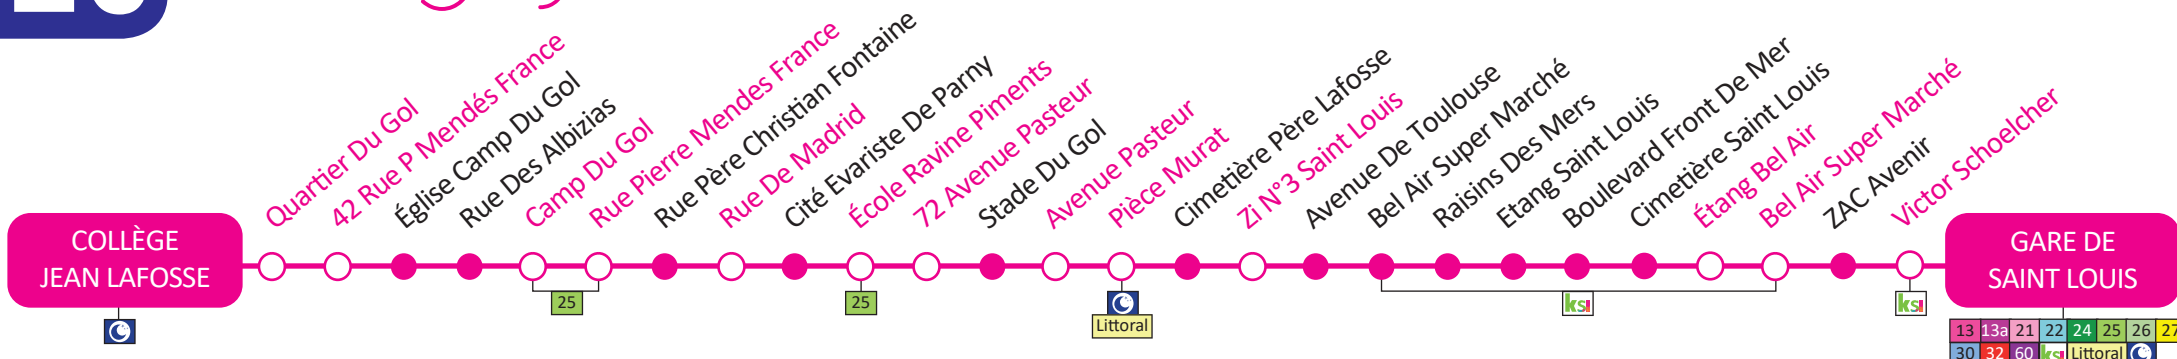

Horaires valables du lundi au samedi

| | | | | | | | | | | | | | | | |
|--------------------------|------|------|------|------|------|-------|-------|-------|-------|-------|-------|-------|-------|-------|-------|
| Collège Jean Lafosse | 5:30 | 6:30 | 7:30 | 8:30 | 9:30 | 10:30 | 11:45 | 11:45 | 12:25 | 13:30 | 14:30 | 15:30 | 16:30 | 17:35 | 18:30 |
| Quartier Du Gol | 5:32 | 6:32 | 7:32 | 8:32 | 9:32 | 10:32 | 11:47 | 11:46 | 12:27 | 13:32 | 14:32 | 15:32 | 16:32 | 17:37 | 18:32 |
| 42 Rue P Mendès France | 5:33 | 6:33 | 7:33 | 8:33 | 9:33 | 10:33 | 11:48 | 11:47 | 12:28 | 13:33 | 14:33 | 15:33 | 16:33 | 17:38 | 18:33 |
| Camp Du Gol | 5:35 | 6:35 | 7:35 | 8:35 | 9:35 | 10:35 | 11:50 | 11:48 | 12:30 | 13:35 | 14:35 | 15:35 | 16:35 | 17:40 | 18:35 |
| Rue Pierre Mendès France | 5:37 | 6:37 | 7:37 | 8:37 | 9:37 | 10:37 | 11:52 | 11:50 | 12:32 | 13:37 | 14:37 | 15:37 | 16:37 | 17:42 | 18:37 |
| Rue De Madrid | 5:39 | 6:39 | 7:39 | 8:39 | 9:39 | 10:39 | 11:54 | 11:51 | 12:34 | 13:39 | 14:39 | 15:39 | 16:39 | 17:44 | 18:39 |
| École Ravine Piments | 5:40 | 6:40 | 7:40 | 8:40 | 9:40 | 10:40 | 11:55 | 11:52 | 12:35 | 13:40 | 14:40 | 15:40 | 16:40 | 17:45 | 18:40 |
| 72 Avenue Pasteur | 5:41 | 6:41 | 7:41 | 8:41 | 9:41 | 10:41 | 11:56 | 11:53 | 12:36 | 13:41 | 14:41 | 15:41 | 16:41 | 17:46 | 18:41 |
| Stade Du Gol | 5:42 | 6:42 | 7:42 | 8:42 | 9:42 | 10:42 | 11:57 | 11:54 | 12:37 | 13:42 | 14:42 | 15:42 | 16:42 | 17:47 | 18:42 |
| Avenue Pasteur | 5:43 | 6:43 | 7:43 | 8:43 | 9:43 | 10:43 | 11:58 | 11:55 | 12:38 | 13:43 | 14:43 | 15:43 | 16:43 | 17:48 | 18:43 |
| Pièce Murat | 5:44 | 6:44 | 7:44 | 8:44 | 9:44 | 10:44 | 11:59 | 11:56 | 12:39 | 13:44 | 14:44 | 15:44 | 16:44 | 17:49 | 18:44 |
| ZI Saint Louis | | | | | | | | 12:01 | | | | | | | |
| Étang Bel Air | | | | | | | | 12:05 | | | | | | | |
| Bel Air Super Marché | 5:48 | 6:48 | 7:48 | 8:48 | 9:48 | 10:48 | 12:03 | 12:07 | 12:43 | 13:48 | 14:48 | 15:48 | 16:48 | 17:53 | 18:48 |
| Victor Schoelcher | 5:49 | 6:49 | 7:49 | 8:49 | 9:49 | 10:49 | 12:04 | 12:08 | 12:44 | 13:49 | 14:49 | 15:49 | 16:49 | 17:54 | 18:49 |
| Gare De Saint Louis | 5:50 | 6:50 | 7:50 | 8:50 | 9:50 | 10:50 | 12:05 | 12:09 | 12:45 | 13:50 | 14:50 | 15:50 | 16:50 | 17:55 | 18:50 |