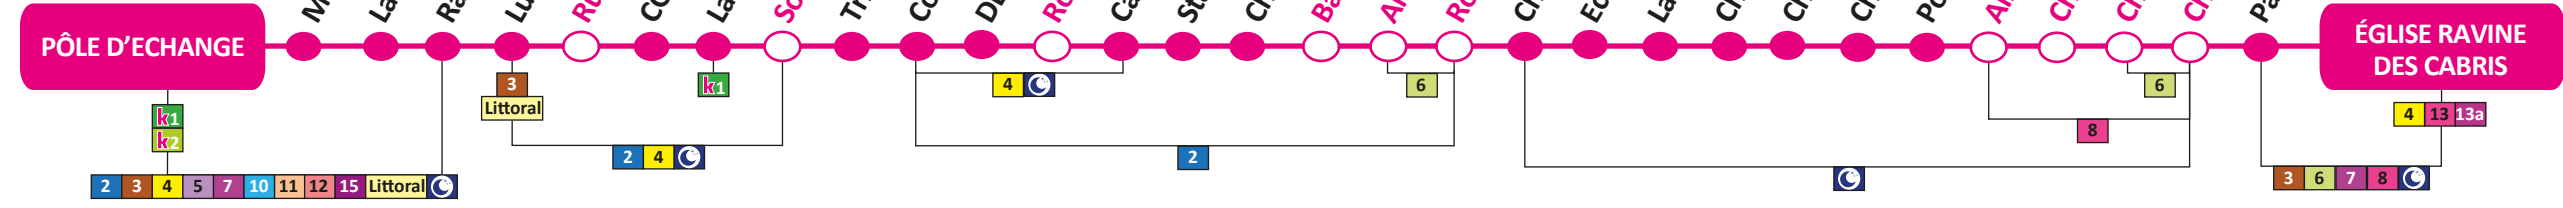

GUIDE HORAIRE

Juillet 2019

| Horaires valables du lundi au samedi | Hôpital De Terre Sainte | Eglise Terre Sainte | Pôle d'Échange | Rue Marius et Ary Leblond | Sous Préfecture | Rond Point Des Casernes | Balance | Ancienne RN3 | Rond Point Des Bambous | Allée Des Palmiers | Chemin Stéphane | Chemin Millet | Chemin Recherchant | Eglise Ravine Des Cabris |
|--------------------------------------|-------------------------|---------------------|----------------|---------------------------|-----------------|-------------------------|---------|--------------|------------------------|--------------------|-----------------|---------------|--------------------|--------------------------|
| | 16:39 | 16:43 | 6:05 | 6:10 | 6:14 | 6:17 | 6:21 | 6:25 | 6:26 | 6:33 | 6:34 | 6:35 | 6:36 | 6:38 |
| | | | 6:35 | 6:40 | 6:44 | 6:47 | 6:51 | 6:55 | 6:56 | 7:03 | 7:04 | 7:05 | 7:06 | 7:08 |
| | | | 6:50 | 6:55 | 6:59 | 7:02 | 7:06 | 7:10 | 7:11 | 7:18 | 7:19 | 7:20 | 7:21 | 7:23 |
| | | | 7:05 | 7:10 | 7:14 | 7:17 | 7:21 | 7:25 | 7:26 | 7:33 | 7:34 | 7:35 | 7:36 | 7:38 |
| | | | 7:20 | 7:25 | 7:29 | 7:32 | 7:36 | 7:40 | 7:41 | 7:48 | 7:49 | 7:50 | 7:51 | 7:53 |
| | | | 7:35 | 7:40 | 7:44 | 7:47 | 7:51 | 7:55 | 7:56 | 8:03 | 8:04 | 8:05 | 8:06 | 8:08 |
| | | | 7:50 | 7:55 | 7:59 | 8:02 | 8:06 | 8:10 | 8:11 | 8:18 | 8:19 | 8:20 | 8:21 | 8:23 |
| | | | 8:20 | 8:25 | 8:29 | 8:32 | 8:36 | 8:40 | 8:41 | 8:48 | 8:49 | 8:50 | 8:51 | 8:53 |
| | | | 9:05 | 9:10 | 9:14 | 9:17 | 9:21 | 9:25 | 9:26 | 9:33 | 9:34 | 9:35 | 9:36 | 9:38 |
| | | | 9:50 | 9:55 | 9:59 | 10:02 | 10:06 | 10:10 | 10:11 | 10:18 | 10:19 | 10:20 | 10:21 | 10:23 |
| | | | 10:35 | 10:40 | 10:44 | 10:47 | 10:51 | 10:55 | 10:56 | 11:03 | 11:04 | 11:05 | 11:06 | 11:08 |
| | | | 11:20 | 11:25 | 11:29 | 11:32 | 11:36 | 11:40 | 11:41 | 11:48 | 11:49 | 11:50 | 11:51 | 11:53 |
| | | | 11:50 | 11:55 | 11:59 | 12:02 | 12:06 | 12:10 | 12:11 | 12:18 | 12:19 | 12:20 | 12:21 | 12:23 |
| | | | 12:05 | 12:10 | 12:14 | 12:17 | 12:21 | 12:25 | 12:26 | 12:33 | 12:34 | 12:35 | 12:36 | 12:38 |
| | | | 12:19 | 12:24 | 12:28 | 12:31 | 12:35 | 12:39 | 12:40 | 12:47 | 12:48 | 12:49 | 12:50 | 12:52 |
| | | | 12:35 | 12:40 | 12:44 | 12:47 | 12:51 | 12:55 | 12:56 | 13:03 | 13:04 | 13:05 | 13:06 | 13:08 |
| | | | 12:50 | 12:55 | 12:59 | 13:02 | 13:06 | 13:10 | 13:11 | 13:18 | 13:19 | 13:20 | 13:21 | 13:23 |
| | | | 13:35 | 13:40 | 13:44 | 13:47 | 13:51 | 13:55 | 13:56 | 14:03 | 14:04 | 14:05 | 14:06 | 14:08 |
| | | | 14:20 | 14:25 | 14:29 | 14:32 | 14:36 | 14:40 | 14:41 | 14:48 | 14:49 | 14:50 | 14:51 | 14:53 |
| | | | 15:05 | 15:10 | 15:14 | 15:17 | 15:21 | 15:25 | 15:26 | 15:33 | 15:34 | 15:35 | 15:36 | 15:38 |
| | | | 15:50 | 15:55 | 15:59 | 16:02 | 16:06 | 16:10 | 16:11 | 16:18 | 16:19 | 16:20 | 16:21 | 16:23 |
| | | | 16:20 | 16:25 | 16:29 | 16:32 | 16:36 | 16:40 | 16:41 | 16:48 | 16:49 | 16:50 | 16:51 | 16:53 |
| | | | 16:35 | 16:40 | 16:44 | 16:47 | 16:51 | 16:55 | 16:56 | 17:03 | 17:04 | 17:05 | 17:06 | 17:08 |
| | | | 16:50 | 16:55 | 16:59 | 17:02 | 17:06 | 17:10 | 17:11 | 17:18 | 17:19 | 17:20 | 17:21 | 17:23 |
| | | | 17:05 | 17:10 | 17:14 | 17:17 | 17:21 | 17:25 | 17:26 | 17:33 | 17:34 | 17:35 | 17:36 | 17:38 |
| | | | 17:20 | 17:25 | 17:29 | 17:32 | 17:36 | 17:40 | 17:41 | 17:48 | 17:49 | 17:50 | 17:51 | 17:53 |
| | | | 18:05 | 18:10 | 18:14 | 18:17 | 18:21 | 18:25 | 18:26 | 18:33 | 18:34 | 18:35 | 18:36 | 18:38 |
| | | | 18:50 | 18:55 | 18:59 | 19:02 | 19:06 | 19:10 | 19:11 | 19:18 | 19:19 | 19:20 | 19:21 | 19:23 |