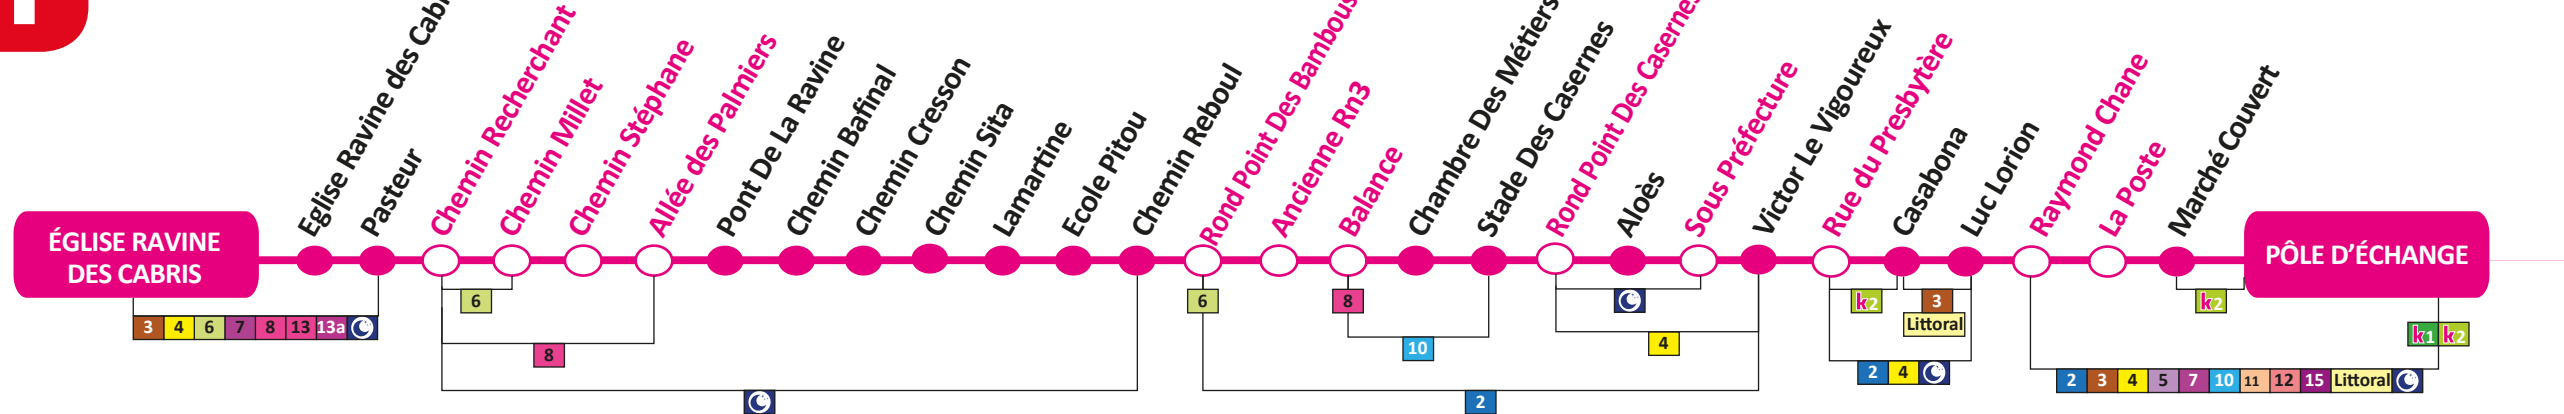

1 Eglise Ravine des Cabris > Pôle d'Échange

Horaires valables du lundi au samedi

Eglise Ravine Des Cabris	5:25	6:10	6:25	6:35	6:40	6:55	7:11	7:40	8:00	8:25	9:10	9:55	10:40	11:25	11:55	12:10	12:26	12:41	12:55	13:11	13:40	14:25	15:10	15:55	16:10	16:25	16:40	17:25	18:10	
Chemin Recherchant	5:27	6:12	6:27	6:37	6:42	6:57	7:13	7:42	8:02	8:27	9:12	9:57	10:42	11:27	11:57	12:12	12:28	12:43	12:57	13:13	13:42	14:27	15:12	15:57	16:12	16:27	16:42	17:27	18:12	
Chemin Millet	5:28	6:13	6:28	6:38	6:43	6:58	7:14	7:43	8:03	8:28	9:13	9:58	10:43	11:28	11:58	12:13	12:29	12:44	12:58	13:14	13:43	14:28	15:13	15:58	16:13	16:28	16:43	17:28	18:13	
Chemin Stéphane	5:29	6:14	6:29	6:39	6:44	6:59	7:15	7:44	8:04	8:29	9:14	9:59	10:44	11:29	11:59	12:14	12:30	12:45	12:59	13:15	13:44	14:29	15:14	15:59	16:14	16:29	16:44	17:29	18:14	
Allée Des Palmiers	5:30	6:15	6:30	6:40	6:45	7:00	7:16	7:45	8:05	8:30	9:15	10:00	10:45	11:30	12:00	12:15	12:31	12:46	13:00	13:16	13:45	14:30	15:15	16:00	16:15	16:30	16:45	17:30	18:15	
Rond Point Des Bambous	5:37	6:22	6:37	6:47	6:52	7:07	7:23	7:52	8:12	8:37	9:22	10:07	10:52	11:37	12:07	12:22	12:38	12:53	13:07	13:23	13:52	14:37	15:22	16:07	16:22	16:37	16:52	17:37	18:22	
Ancienne RN3	5:38	6:23	6:38	6:48	6:53	7:08	7:24	7:53	8:13	8:38	9:23	10:08	10:53	11:38	12:08	12:23	12:39	12:54	13:08	13:24	13:53	14:38	15:23	16:08	16:23	16:38	16:53	17:38	18:23	
Balance	5:42	6:27	6:42	6:52	6:57	7:12	7:28	7:57	8:17	8:42	9:27	10:12	10:57	11:42	12:12	12:27	12:43	12:58	13:12	13:28	13:57	14:42	15:27	16:12	16:27	16:42	16:57	17:42	18:27	
Rond Point Des Casernes	5:46	6:31	6:46	6:56	7:01	7:16	7:32	8:01	8:21	8:46	9:31	10:16	11:01	11:46	12:16	12:31	12:47	13:02	13:16	13:32	14:01	14:46	15:31	16:16	16:31	16:46	17:01	17:46	18:31	
Sous Préfecture	5:48	6:33	6:48	6:58	7:03	7:18	7:34	8:03	8:23	8:48	9:33	10:18	11:03	11:48	12:18	12:33	12:49	13:04	13:18	13:34	14:03	14:48	15:33	16:18	16:33	16:48	17:03	17:48	18:33	
Rue du Presbytère	5:50	6:35	6:50	7:00	7:05	7:20	7:36	8:05	8:25	8:50	9:35	10:20	11:05	11:50	12:20	12:35	12:51	13:06	13:20	13:36	14:05	14:50	15:35	16:20	16:35	16:50	17:05	17:50	18:35	
Raymond Chane	5:54	6:39	6:54	7:04	7:09	7:24	7:40	8:09	8:29	8:54	9:39	10:24	11:09	11:54	12:24	12:39	12:55	13:10	13:24	13:40	14:09	14:54	15:39	16:24	16:39	16:54	17:09	17:54	18:39	
La Poste	5:55	6:40	6:55	7:05	7:10	7:25	7:41	8:10	8:30	8:55	9:40	10:25	11:10	11:55	12:25	12:40	12:56	13:11	13:25	13:41	14:10	14:55	15:40	16:25	16:40	16:55	17:10	17:55	18:40	
Pôle d'Echange	5:58	6:43	6:58	7:08	7:13	7:28	7:44	8:13	8:33	8:58	9:43	10:28	11:13	11:58	12:28	12:43	12:59	13:14	13:28	13:44	14:13	14:58	15:43	16:28	16:43	16:58	17:13	17:58	18:43	
Eglise Terre Sainte				7:20																										
Lycée De Terre Sainte				7:25																										
IUT Saint Pierre				7:27